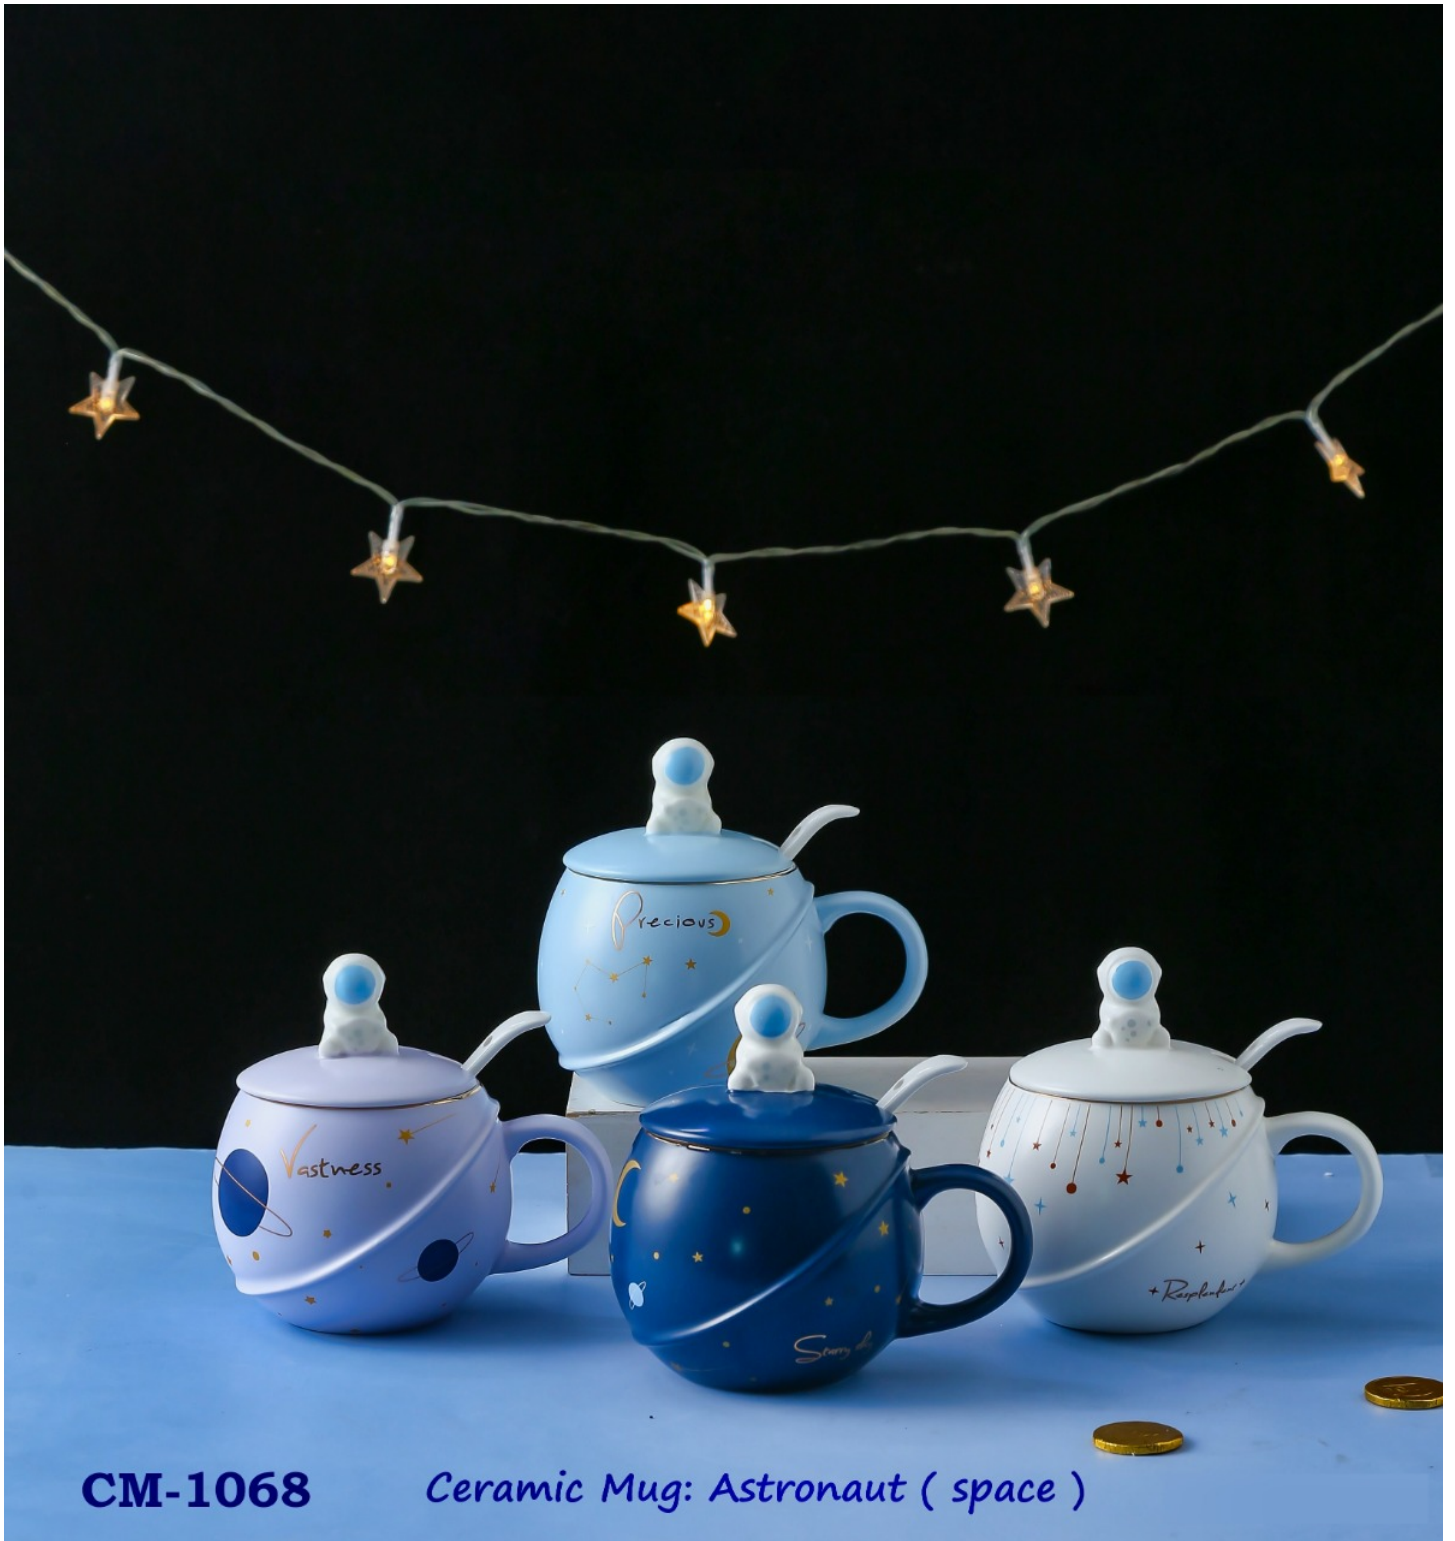

CM-1068

Ceramic Mug: Astronaut (space)